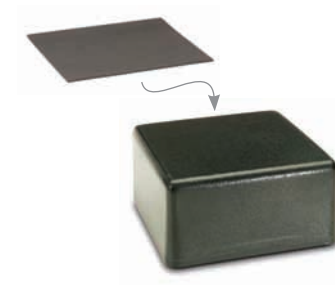

Delfin Simple Cube Risers

simple cube risers ABS

Simple and economical merchandising cube risers

4 heights for versatility

enclosed bottoms with non-slip feet

optional neoprene non-slip pad sold separately

CR-661-17
6" x 6" x 1"
list each: \$19.46
1" high riser

CR-662-17
6" x 6" x 2"
list each: \$19.46
2" high riser

CR-663-17
6" x 6" x 3"
list each: \$19.46
3" high riser

CR-665-17
6" x 6" x 5"
list each: \$19.46
5" high riser